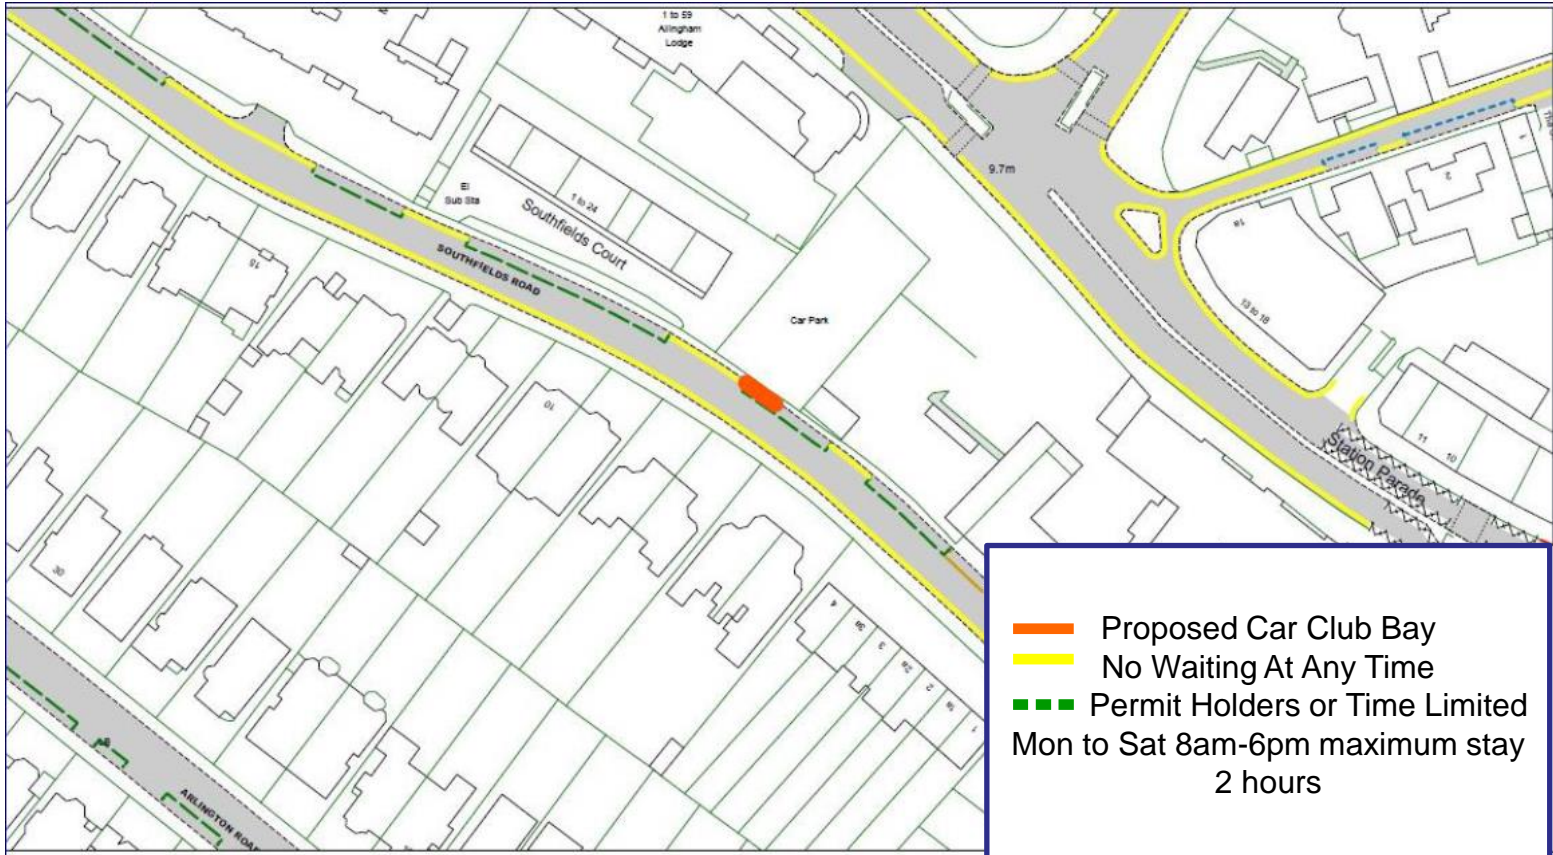

# Traffic Regulation Order: Southfields Road, Eastbourne

Proposed Car Club Bay

# Location Plan

# Proposed Car Club Bay - Southfields Road, Eastbourne

■ Proposed Car Club Bay  
■ No Waiting At Any Time  
- - - Permit Holders or Time Limited  
 Mon to Sat 8am-6pm maximum stay  
 2 hours

Page  
1 of 1